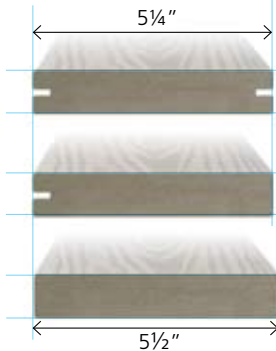

DECKING BOARDS

available in 12', 16' and 20' lengths

Item # **GG**
Groove on both sides

Item # **GS**
Groove on one side only

Item # **SS**
Straight on both sides

JOIST COVERS

Item # **JC08**
available in 12' and 16' lengths

Item # **JC11**
available in 12' and 16' lengths

SURFACE FINISHES

WOOD-GRAIN

WOOD-EMULATED

COLORS

IVORY

BROWN

GRAY