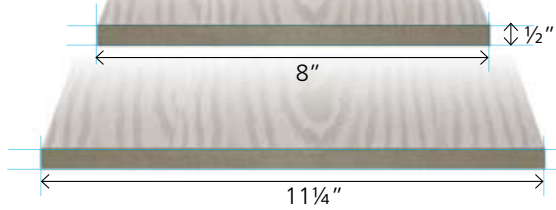

DECKING BOARDS

available in 12', 16' and 20' lengths

Item # **GG**
Groove on both sides

Item # **GS**
Groove on one side only

Item # **SS**
Straight on both sides

JOIST COVERS

Item # **JC08**
available in 12' and 16' lengths

Item # **JC11**
available in 12' and 16' lengths

SURFACE FINISHES

WOOD-GRAIN

WOOD-EMULATED

COLORS

IVORY

BROWN

GRAY

CLAY

WEATHERWOOD

WEIGHTS

Board / Joist Cover	GG	GS	SS	JC08	JC11
Weight per Foot	1.15 lb	1.19 lb	1.29 lb	1.04 lb	1.46 lb

HIGHLIGHTS OF CELLEK DECKING SYSTEM

- No wood filler, not a wood composite product
- Advanced PVC cellular technology
- Natural "wood-grain" appearance
- Resists stains, scratching, mold, moisture, fire, and termites
- No more warping, rotting or splintering
- No pre-drilling needed for nails or screws
- Fastener & groove system makes installation easy
- No unsightly nails or screws on the surface
- 40-50% lighter than most alternatives, but much stronger and more durable
- Environmentally friendly, contains no harmful materials